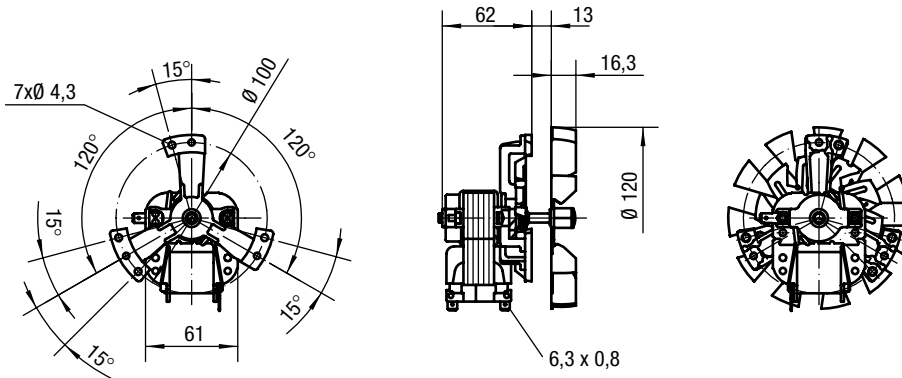

Product drawing

По вопросам продаж и поддержки обращайтесь:

Архангельск (8182)63-90-72
Астана +7(7172)727-132
Белгород (4722)40-23-64
Брянск (4832)59-03-52
Владивосток (423)249-28-31
Волгоград (844)278-03-48
Вологда (8172)26-41-59
Воронеж (473)204-51-73
Екатеринбург (343)384-55-89
Иваново (4932)77-34-06
Ижевск (3412)26-03-58
Казань (843)206-01-48

Калининград (4012)72-03-81
Калуга (4842)92-23-67
Кемерово (3842)65-04-62
Киров (8332)68-02-04
Краснодар (861)203-40-90
Красноярск (391)204-63-61
Курск (4712)77-13-04
Липецк (4742)52-20-81
Магнитогорск (3519)55-03-13
Москва (495)268-04-70
Мурманск (8152)59-64-93
Набережные Челны (8552)20-53-41

Нижний Новгород (831)429-08-12
Новокузнецк (3843)20-46-81
Новосибирск (383)227-86-73
Орел (4862)44-53-42
Оренбург (3532)37-68-04
Пенза (8412)22-31-16
Пермь (342)205-81-47
Ростов-на-Дону (863)308-18-15
Рязань (4912)46-61-64
Самара (846)206-03-16
Санкт-Петербург (812)309-46-40
Саратов (845)249-38-78

Смоленск (4812)29-41-54
Сочи (862)225-72-31
Ставрополь (8652)20-65-13
Тверь (4822)63-31-35
Томск (3822)98-41-53
Тула (4872)74-02-29
Тюмень (3452)66-21-18
Ульяновск (8422)24-23-59
Уфа (347)229-48-12
Челябинск (351)202-03-61
Череповец (8202)49-02-64
Ярославль (4852)69-52-93

сайт: www.ebmpapstnt-rt.ru || эл. почта: etm@nt-rt.ru