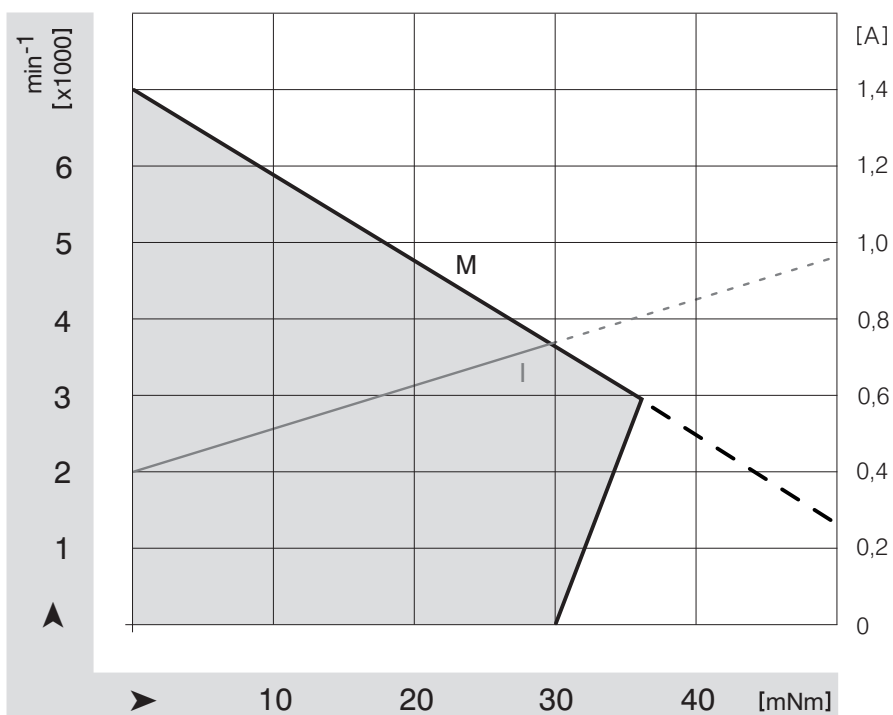

Curves

По вопросам продаж и поддержки обращайтесь:

Архангельск (8182)63-90-72	Калининград (4012)72-03-81	Нижний Новгород (831)429-08-12	Смоленск (4812)29-41-54
Астана +7(7172)727-132	Калуга (4842)92-23-67	Новокузнецк (3843)20-46-81	Сочи (862)225-72-31
Белгород (4722)40-23-64	Кемерово (3842)65-04-62	Новосибирск (383)227-86-73	Ставрополь (8652)20-65-13
Брянск (4832)59-03-52	Киров (8332)68-02-04	Орел (4862)44-53-42	Тверь (4822)63-31-35
Владивосток (423)249-28-31	Краснодар (861)203-40-90	Оренбург (3532)37-68-04	Томск (3822)98-41-53
Волгоград (844)278-03-48	Красноярск (391)204-63-61	Пенза (8412)22-31-16	Тула (4872)74-02-29
Вологда (8172)26-41-59	Курск (4712)77-13-04	Пермь (342)205-81-47	Тюмень (3452)66-21-18
Воронеж (473)204-51-73	Липецк (4742)52-20-81	Ростов-на-Дону (863)308-18-15	Ульяновск (8422)24-23-59
Екатеринбург (343)384-55-89	Магнитогорск (3519)55-03-13	Рязань (4912)46-61-64	Уфа (347)229-48-12
Иваново (4932)77-34-06	Москва (495)268-04-70	Самара (846)206-03-16	Челябинск (351)202-03-61
Ижевск (3412)26-03-58	Мурманск (8152)59-64-93	Санкт-Петербург (812)309-46-40	Череповец (8202)49-02-64
Казань (843)206-01-48	Набережные Челны (8552)20-53-41	Саратов (845)249-38-78	Ярославль (4852)69-52-93

сайт: www.ebmpapstnt-rt.ru || эл. почта: etm@nt-rt.ru