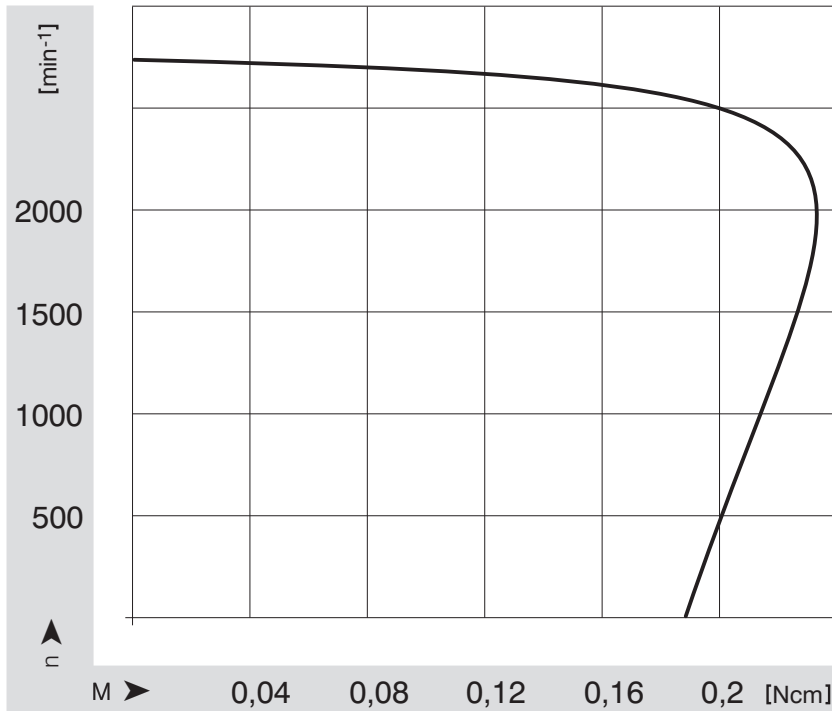

Curves

По вопросам продаж и поддержки обращайтесь:

Архангельск (8182)63-90-72
Астана +7(7172)727-132
Белгород (4722)40-23-64
Брянск (4832)59-03-52
Владивосток (423)249-28-31
Волгоград (844)278-03-48
Вологда (8172)26-41-59
Воронеж (473)204-51-73
Екатеринбург (343)384-55-89
Иваново (4932)77-34-06
Ижевск (3412)26-03-58
Казань (843)206-01-48

Калининград (4012)72-03-81
Калуга (4842)92-23-67
Кемерово (3842)65-04-62
Киров (8332)68-02-04
Краснодар (861)203-40-90
Красноярск (391)204-63-61
Курск (4712)77-13-04
Липецк (4742)52-20-81
Магнитогорск (3519)55-03-13
Москва (495)268-04-70
Мурманск (8152)59-64-93
Набережные Челны (8552)20-53-41

Нижний Новгород (831)429-08-12
Новокузнецк (3843)20-46-81
Новосибирск (383)227-86-73
Орел (4862)44-53-42
Оренбург (3532)37-68-04
Пенза (8412)22-31-16
Пермь (342)205-81-47
Ростов-на-Дону (863)308-18-15
Рязань (4912)46-61-64
Самара (846)206-03-16
Санкт-Петербург (812)309-46-40
Саратов (845)249-38-78

Смоленск (4812)29-41-54
Сочи (862)225-72-31
Ставрополь (8652)20-65-13
Тверь (4822)63-31-35
Томск (3822)98-41-53
Тула (4872)74-02-29
Тюмень (3452)66-21-18
Ульяновск (8422)24-23-59
Уфа (347)229-48-12
Челябинск (351)202-03-61
Череповец (8202)49-02-64
Ярославль (4852)69-52-93

сайт: www.ebmpapstnt-rt.ru || эл. почта: etm@nt-rt.ru