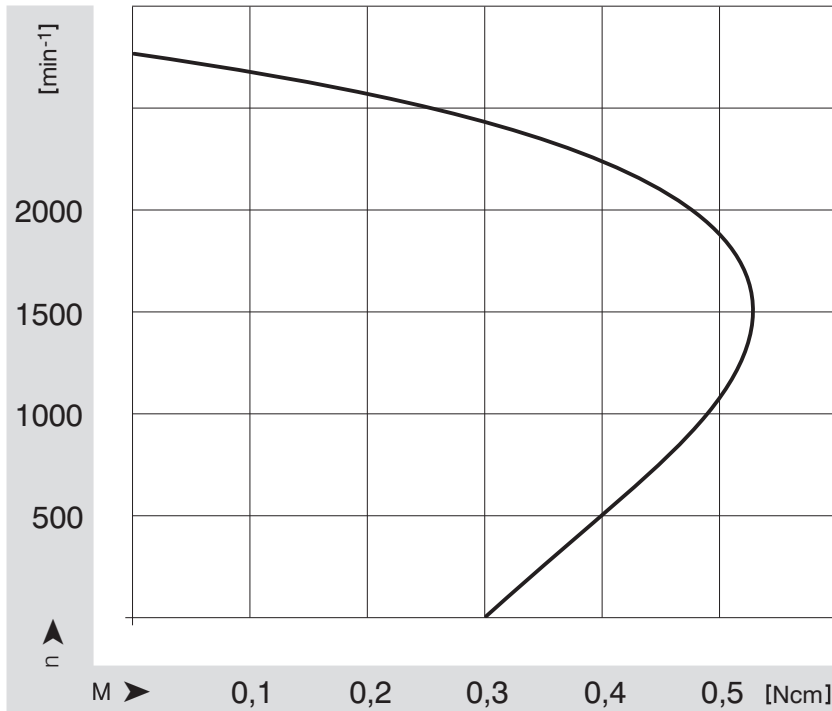

Curves

По вопросам продаж и поддержки обращайтесь:

Архангельск (8182)63-90-72	Калининград (4012)72-03-81	Нижний Новгород (831)429-08-12	Смоленск (4812)29-41-54
Астана +7(7172)727-132	Калуга (4842)92-23-67	Новокузнецк (3843)20-46-81	Сочи (862)225-72-31
Белгород (4722)40-23-64	Кемерово (3842)65-04-62	Новосибирск (383)227-86-73	Ставрополь (8652)20-65-13
Брянск (4832)59-03-52	Киров (8332)68-02-04	Орел (4862)44-53-42	Тверь (4822)63-31-35
Владивосток (423)249-28-31	Краснодар (861)203-40-90	Оренбург (3532)37-68-04	Томск (3822)98-41-53
Волгоград (844)278-03-48	Красноярск (391)204-63-61	Пенза (8412)22-31-16	Тула (4872)74-02-29
Вологда (8172)26-41-59	Курск (4712)77-13-04	Пермь (342)205-81-47	Тюмень (3452)66-21-18
Воронеж (473)204-51-73	Липецк (4742)52-20-81	Ростов-на-Дону (863)308-18-15	Ульяновск (8422)24-23-59
Екатеринбург (343)384-55-89	Магнитогорск (3519)55-03-13	Рязань (4912)46-61-64	Уфа (347)229-48-12
Иваново (4932)77-34-06	Москва (495)268-04-70	Самара (846)206-03-16	Челябинск (351)202-03-61
Ижевск (3412)26-03-58	Мурманск (8152)59-64-93	Санкт-Петербург (812)309-46-40	Череповец (8202)49-02-64
Казань (843)206-01-48	Набережные Челны (8552)20-53-41	Саратов (845)249-38-78	Ярославль (4852)69-52-93

сайт: www.ebmpapstnt-rt.ru || эл. почта: etm@nt-rt.ru